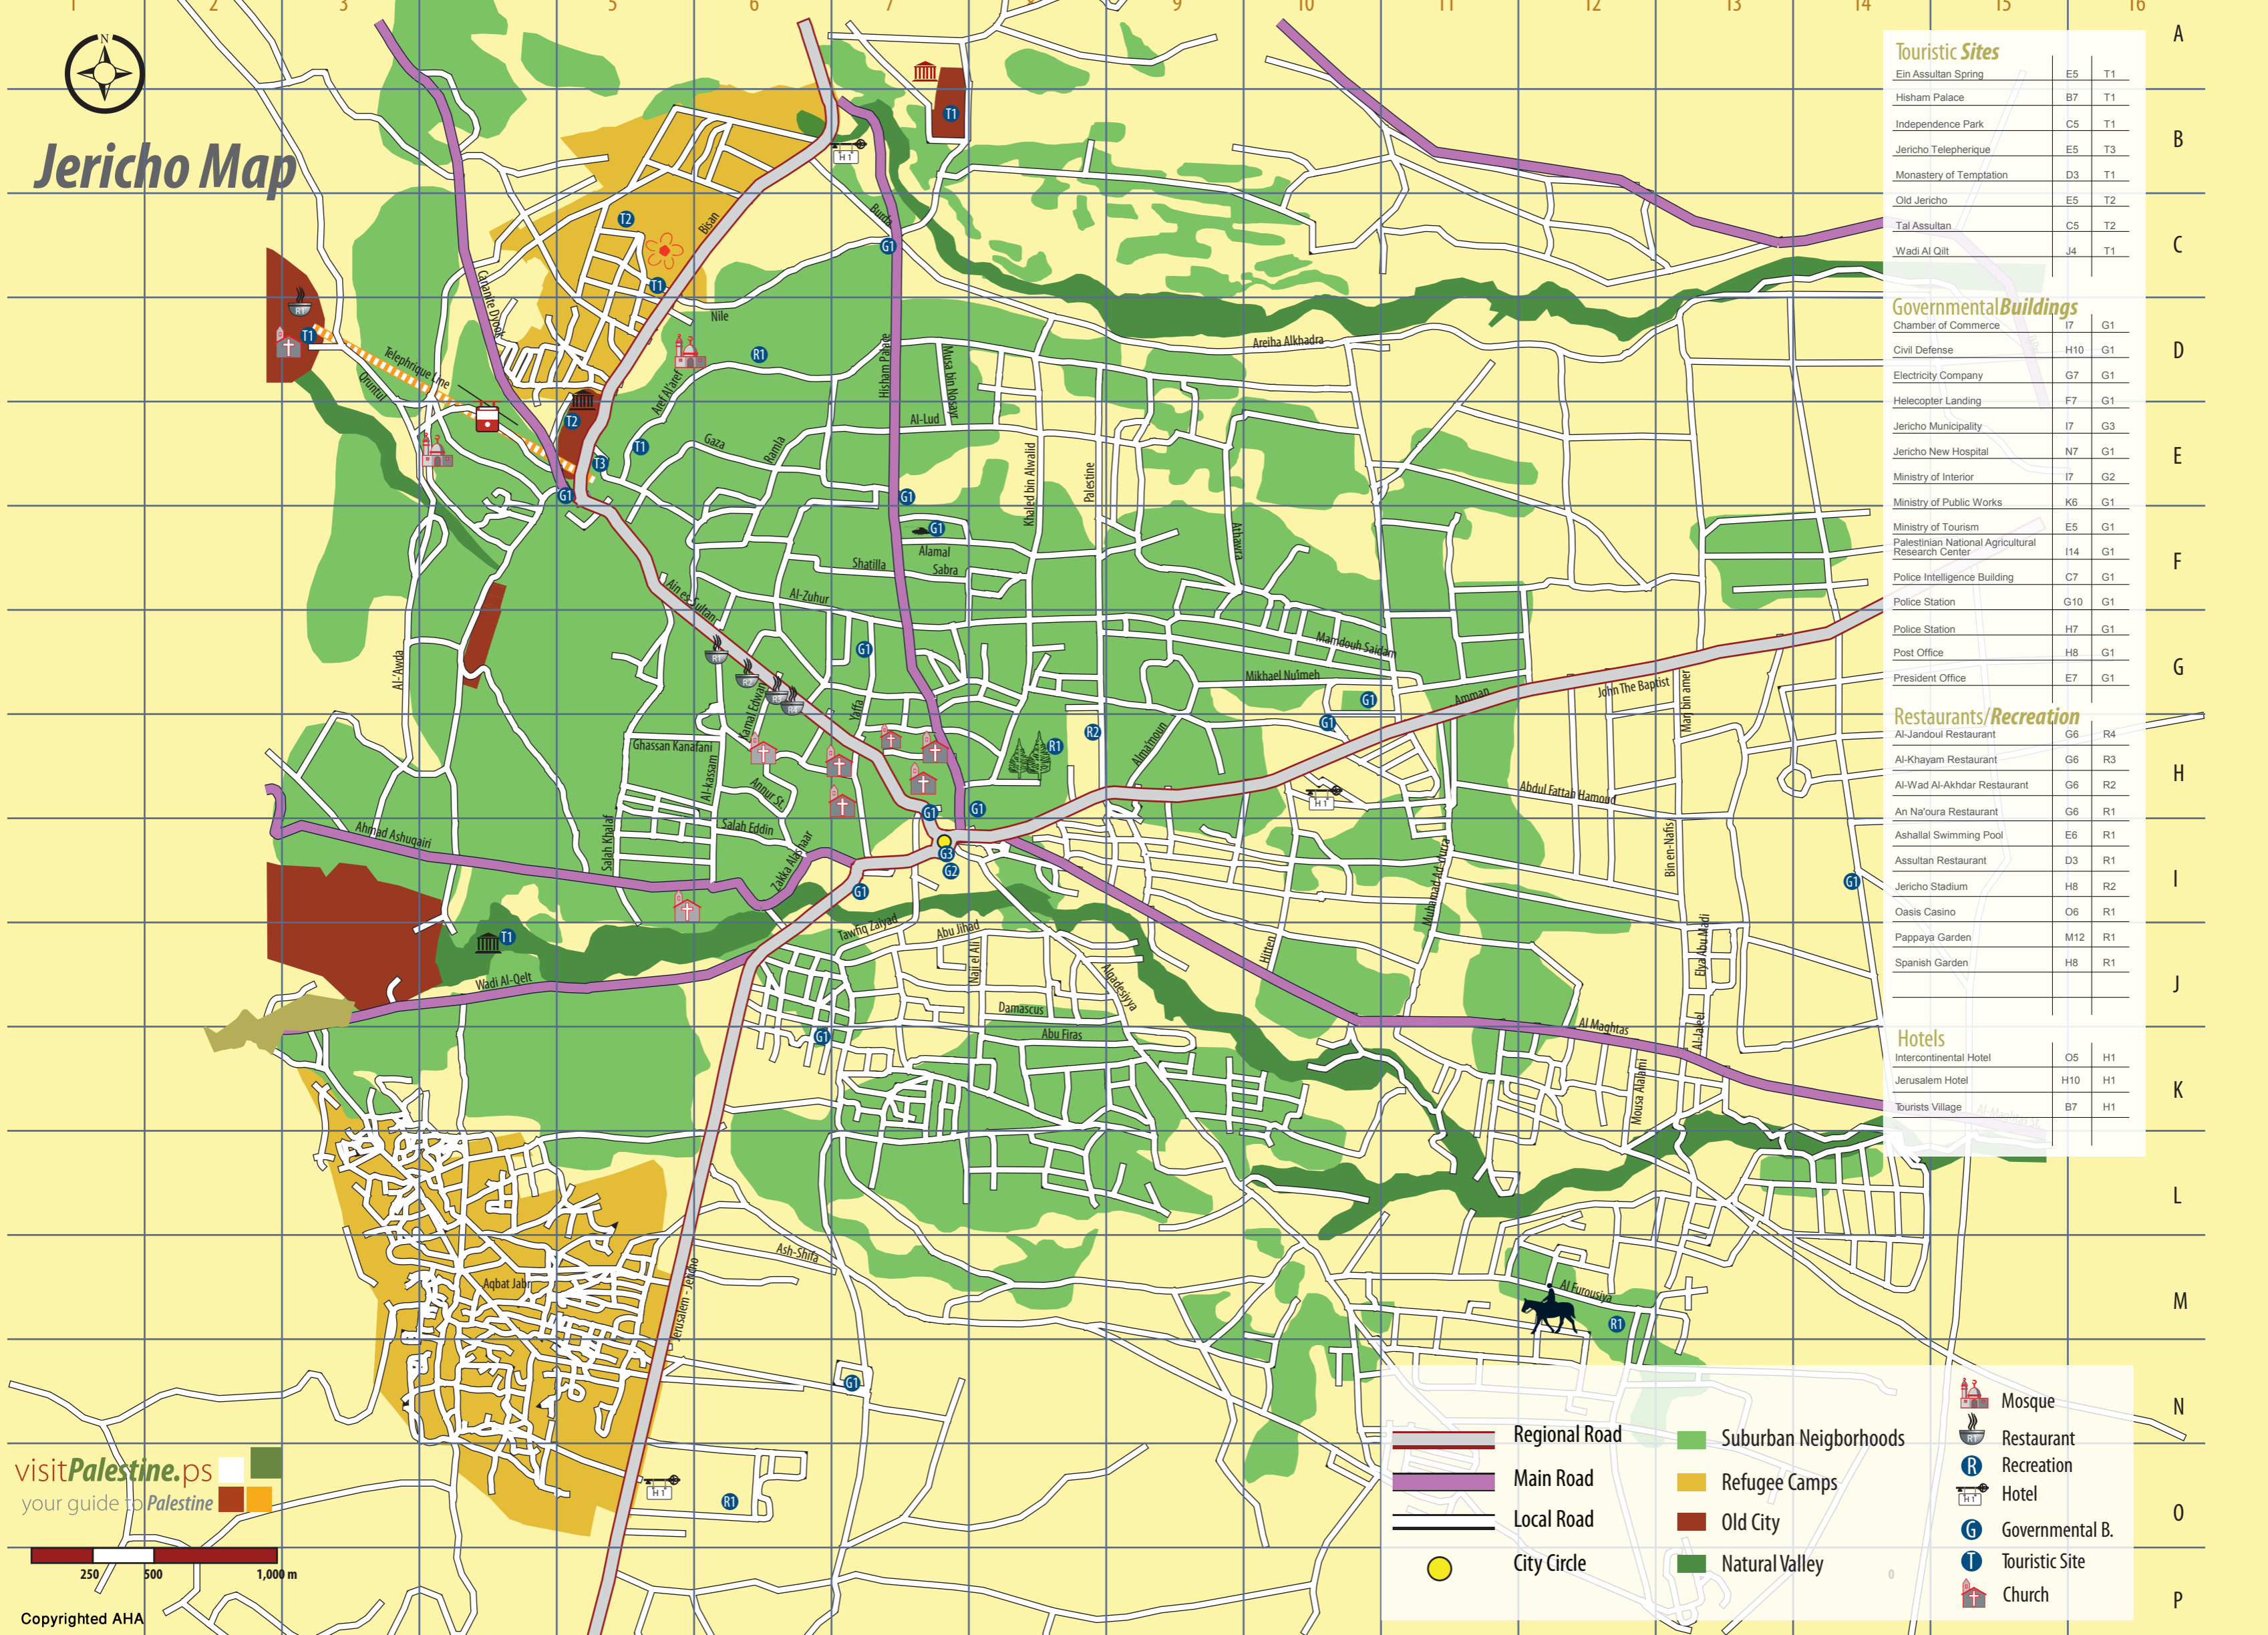

Jericho Map

Touristic Sites		
Ein Assutan Spring	E5	T1
Hisham Palace	B7	T1
Independence Park	C5	T1
Jericho Telephrique	E5	T3
Monastery of Temptation	D3	T1
Old Jericho	E5	T2
Tal Assutan	C5	T2
Wadi Al Qilt	J4	T1

Governmental Buildings		
Chamber of Commerce	I7	G1
Civil Defense	H10	G1
Electricity Company	G7	G1
Helicopter Landing	F7	G1
Jericho Municipality	I7	G3
Jericho New Hospital	N7	G1
Ministry of Interior	I7	G2
Ministry of Public Works	K6	G1
Ministry of Tourism	E5	G1
Palestinian National Agricultural Research Center	I14	G1
Police Intelligence Building	C7	G1
Police Station	G10	G1
Police Station	H7	G1
Post Office	H8	G1
President Office	E7	G1

Restaurants/Recreation		
Al-Jandoul Restaurant	G6	R4
Al-Khayam Restaurant	G6	R3
Al-Wad Al-Akhdar Restaurant	G6	R2
An Na'oura Restaurant	G6	R1
Ashallal Swimming Pool	E6	R1
Assutan Restaurant	D3	R1
Jericho Stadium	H8	R2
Oasis Casino	O6	R1
Pappaya Garden	M12	R1
Spanish Garden	H8	R1

Hotels		
Intercontinental Hotel	O5	H1
Jerusalem Hotel	H10	H1
Tourists Village	B7	H1

	Regional Road		Suburban Neighborhoods
	Main Road		Refugee Camps
	Local Road		Old City
	City Circle		Natural Valley
	Mosque		Restaurant
	Recreation		Hotel
	Governmental B.		Touristic Site
	Church		